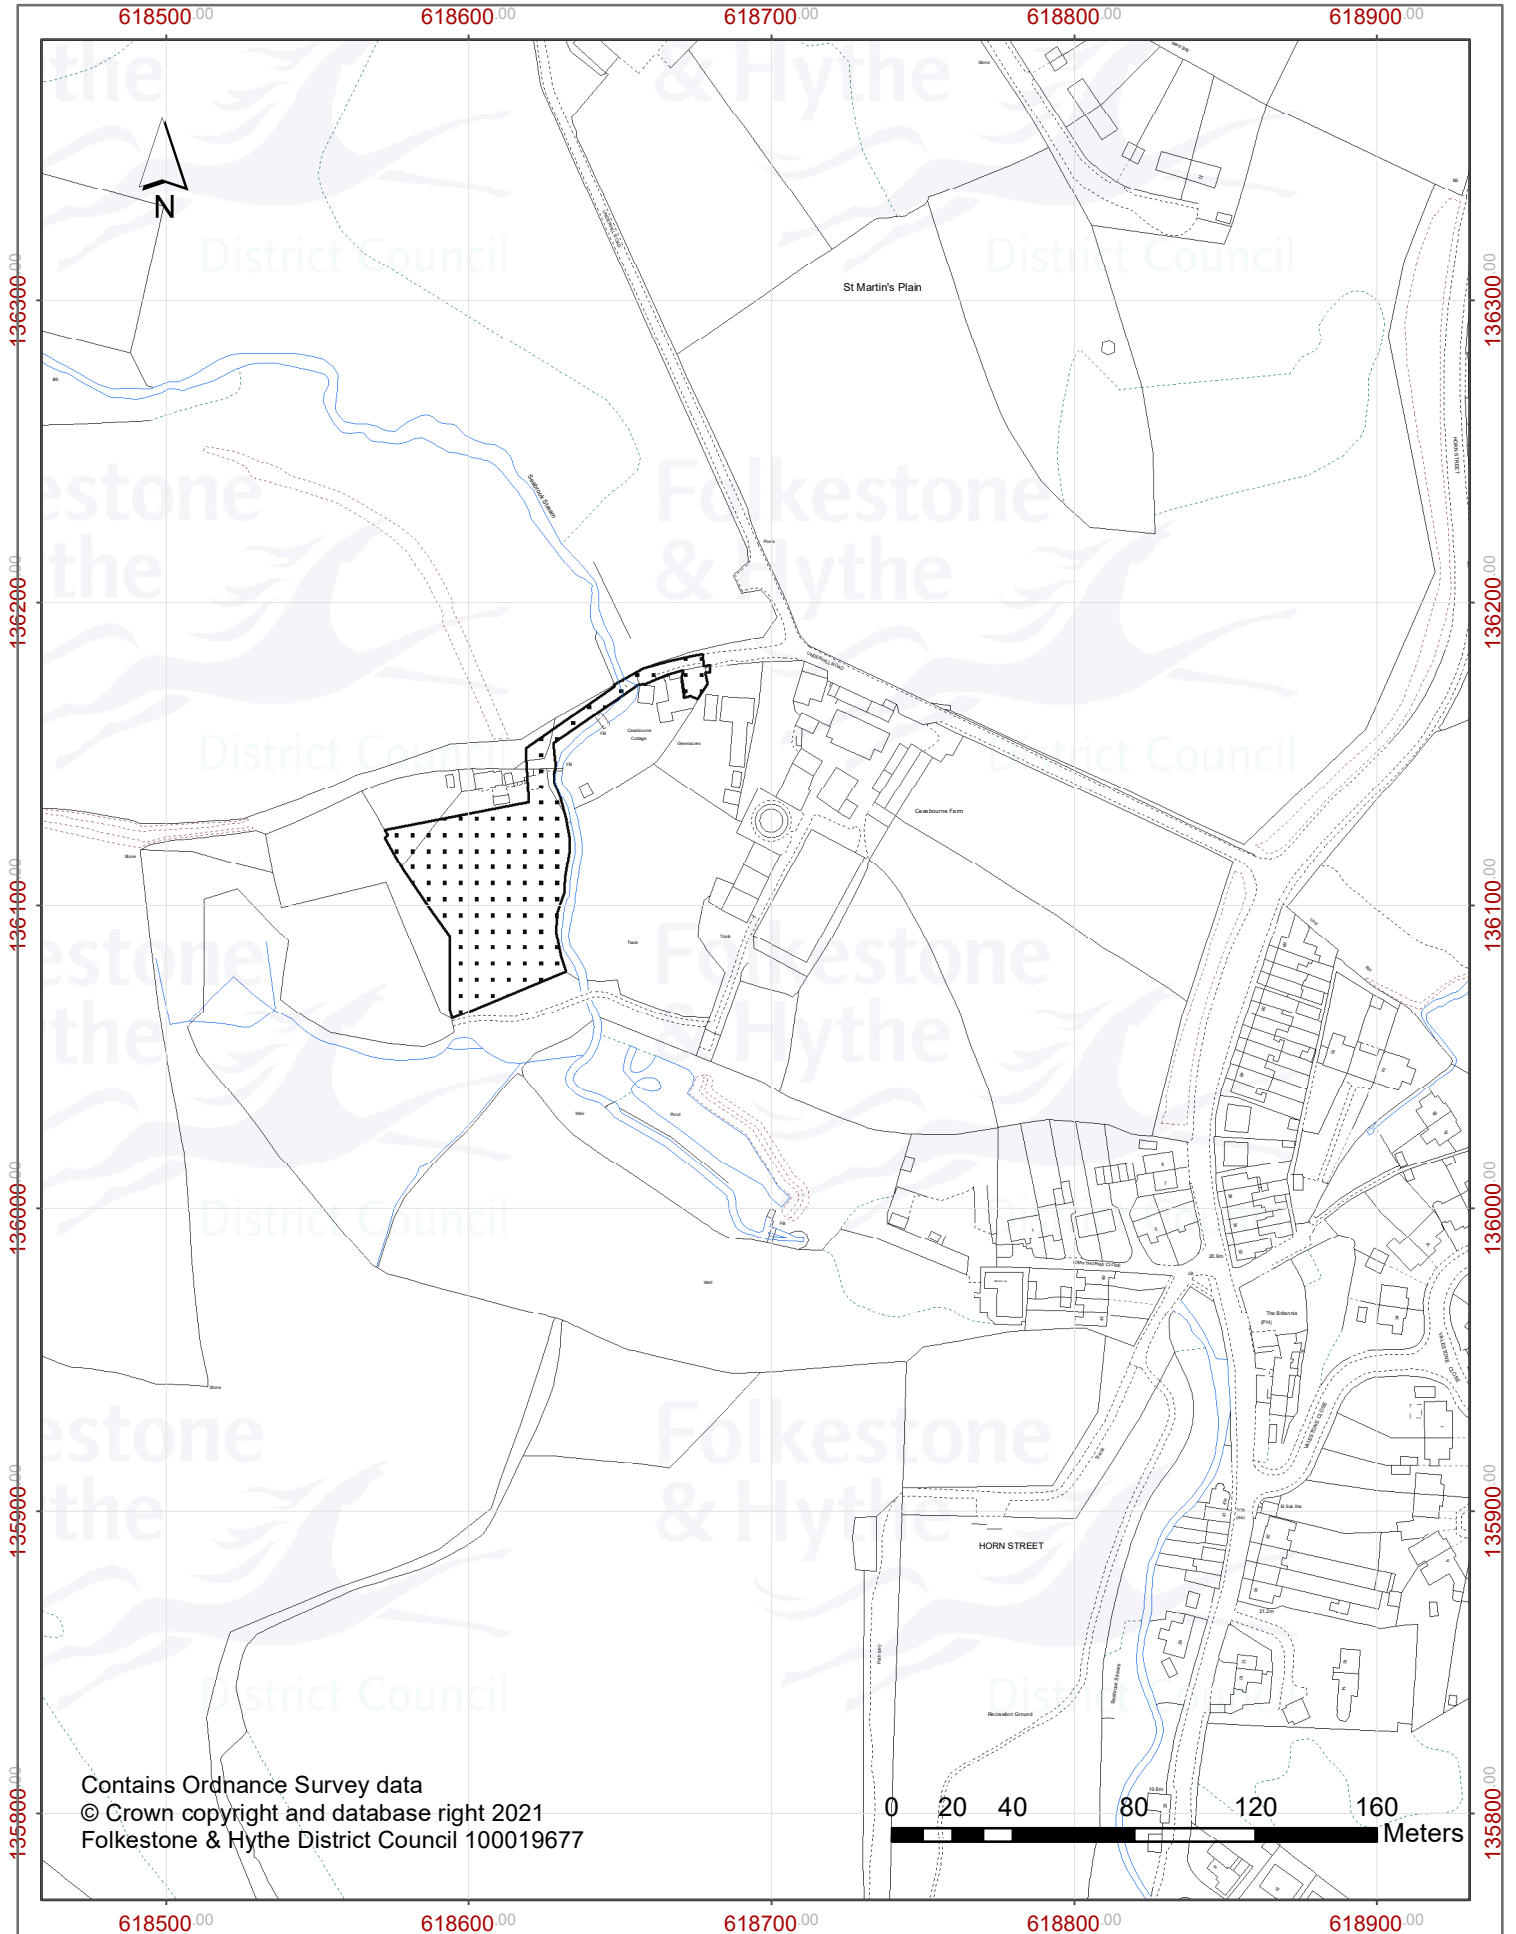

20/2091/FH
Land adjoining Casebourne Cottage
Undercliff Road
Folkestone

Contains Ordnance Survey data
© Crown copyright and database right 2021
Folkestone & Hythe District Council 100019677

0 20 40 80 120 160 Meters